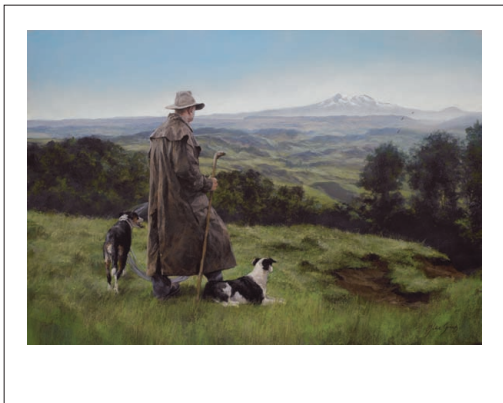

MP001 (Image 300x210mm)
Heading Home

MP002 (Image 220 x 320mm)
Distant Views

MP003 (Image 220 x 320mm)
Fields of Gold

MP004 (Image 220 x 320mm)
Passages

MP005 (Image 235 x 280mm)
Southerly Change

paper PRINTS

diana ADAMS

MINI PRINTS

MP006 (Image 250x280mm)
River's Reach

MP007 (Image 130 x 350mm)
Vast Range

MP008 (Image 160 x 320mm)
Tussocklands

alison GILMOUR

MP009 (Image 300x250mm)
Lunchtime for Kereru

MP010 (Image 300x235mm)
Koru