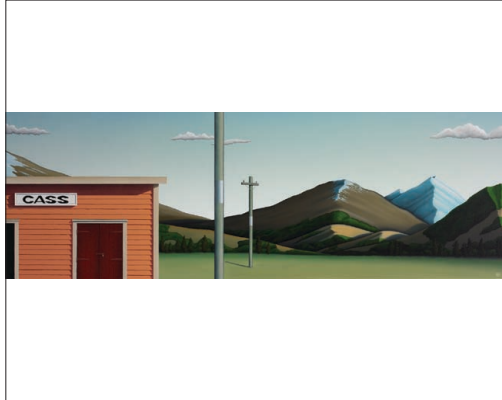

MP001 (Image 300x210mm)
Heading Home

MP002 (Image 220 x 320mm)
Distant Views

MP003 (Image 220 x 320mm)
Fields of Gold

MP004 (Image 220 x 320mm)
Passages

MP005 (Image 235 x 280mm)
Southerly Change

paper PRINTS

diana ADAMS

MINI PRINTS

MP006 (Image 250x280mm)
River's Reach

MP007 (Image 130 x 350mm)
Vast Range

MP008 (Image 160 x 320mm)
Tussocklands

alison GILMOUR

MP009 (Image 300x250mm)
Lunchtime for Kereru

MP010 (Image 300x235mm)
Koru