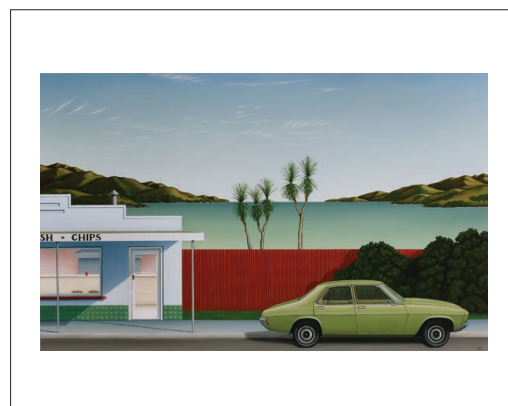

MP015

(Image 200 x 320mm)

Kingswood