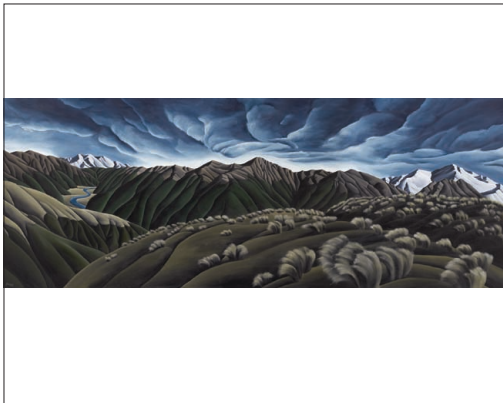

MP001 (Image 300x210mm)
Heading Home

MP002 (Image 220 x 320mm)
Distant Views

MP003 (Image 220 x 320mm)
Fields of Gold

MP004 (Image 220 x 320mm)
Passages

MP005 (Image 235 x 280mm)
Southerly Change

paper PRINTS

diana ADAMS

MINI PRINTS

MP006 (Image 250x280mm)
River's Reach

MP007 (Image 130 x 350mm)
Vast Range

MP008 (Image 160 x 320mm)
Tussocklands

alison GILMOUR

MP009 (Image 300x250mm)
Lunchtime for Kereru

MP010 (Image 300x235mm)
Koru