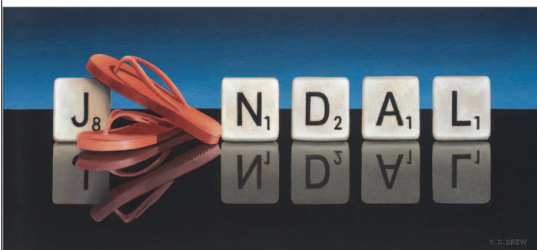

Square 155 x 155mm or Rectangle 125 x 175mm or Panoramic 95 x 210mm. All cards supplied with envelopes. Minimum of 6 per title.

noteCARDS

emma louise BUTLER

NC090 Aotearoa Dolls

NC091 NZ Nesting Dolls

red ink DESIGN

NC097 Choice

NC098 Family

NC099 Love Birds

NC100 Red Tiki

NC106 Warhol Tiki

noteCARDS

Square 155 x 155mm or Rectangle 125 x 175mm or Panoramic 95 x 210mm. All cards supplied with envelopes. Minimum of 6 per title.

jane CRISP

NC092 Fantail Stamp

NC093 Kiwi Stamp

NC094 Strength and Unity II

NC109 Piwakawa's One Dollar Note

ricky DREW

NC095 Jandal

NC096 Relax