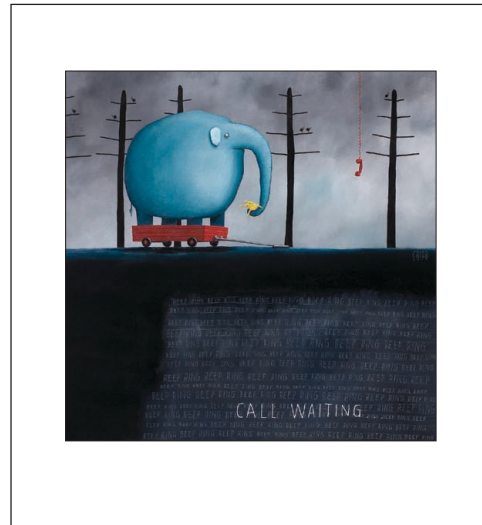

WC-021 (print only) Image 150 x 150mm
WCF-021 (framed) Leave the World 1

WC-022 (print only) Image 150 x 150mm
WCF-022 (framed) Leave the World 2

WC-023 (print only) Image 150 x 150mm
WCF-023 (framed) Jungle Fever

WC-024 (print only) Image 150 x 150mm
WCF-024 (framed) Call Waiting

Framed example

Framed option: Presented with a contemporary dark brown wood frame and ordinary glass. Frame also available in Black and White.

Size with border is 250mm H x 280mm W

watercolour PRINTS

jason KELLY

WATERCOLOUR PAPER COLLECTION

WC-025 (print only) Image 150 x 150mm
WCF-025 (framed) Bare Feet Beer

WC-026 (print only) Image 150 x 150mm
WCF-026 (framed) Kiwi Ingenuity

WC-027 (print only) Image 210 x 150mm
WCF-027 (framed) Mr 4 Square, By Hokey

WC-028 (print only) Image 210 x 150mm
WCF-028 (framed) Thanks Fred

Framed example

Framed option: Presented with a contemporary white wood frame and ordinary glass. Frame also available in Black and Dark Brown.