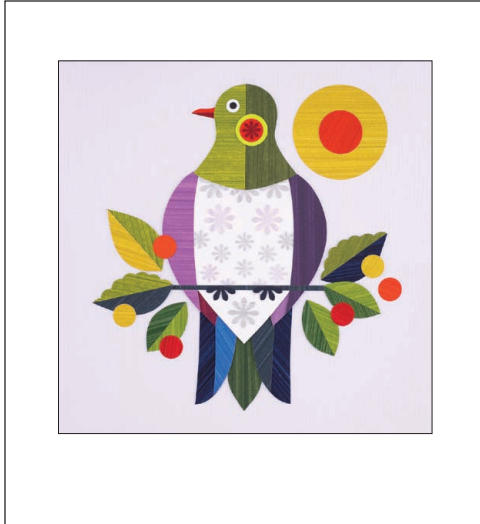

WC-036 (print only) Image 150 x 150mm
WCF-036 (framed) Kereru