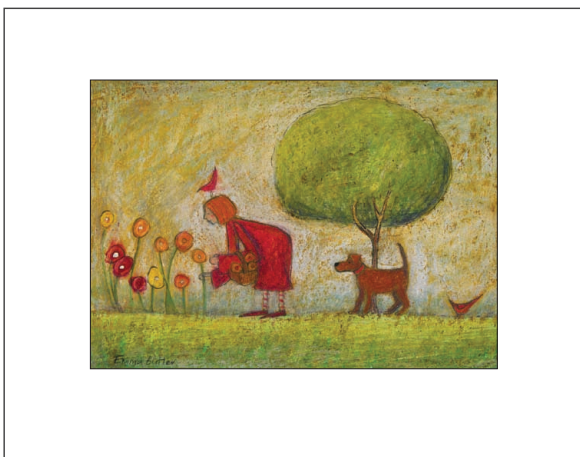

Size with border is 250mm H x 280mm W

watercolour PRINTS

jason KELLY

WATERCOLOUR PAPER COLLECTION

WC-025 (print only) Image 150 x 150mm
WCF-025 (framed) Bare Feet Beer

WC-026 (print only) Image 150 x 150mm
WCF-026 (framed) Kiwi Ingenuity

Size with border is 250mm H x 280mm W

paper PRINTS

emma louise BUTLER

WATERCOLOUR PAPER COLLECTION

WC-032 (print only) Image 150 x 150mm
WCF-032 (framed) Ruby on the Beach

WC-033 (print only) Image 210 x 150mm
WCF-033 (framed) Ruby and Scarlett Discuss Adventure

WC-034 (print only) Image 210 x 150mm
WCF-034 (framed) Ruby Picking Flowers

WC-035 (print only) Image 210 x 150mm
WCF-035 (framed) Ruby with Friends

Framed example

Framed option: Presented with a contemporary white wood frame and ordinary glass. Frame also available in Black and Dark Brown.