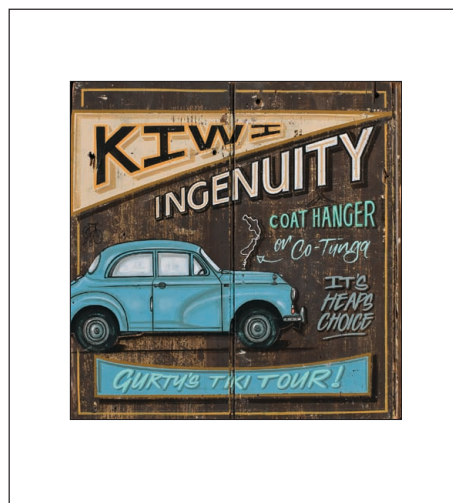

WC-024 (print only) Image 150 x 150mm
WCF-024 (framed) Call Waiting

Framed example

Framed option: Presented with a contemporary dark brown wood frame and ordinary glass. Frame also available in Black and White.

Size with border is 250mm H x 280mm W

watercolour PRINTS

jason KELLY

WATERCOLOUR PAPER COLLECTION

WC-025 (print only) Image 150 x 150mm
WCF-025 (framed) Bare Feet Beer

WC-026 (print only) Image 150 x 150mm
WCF-026 (framed) Kiwi Ingenuity

WC-027 (print only) Image 210 x 150mm
WCF-027 (framed) Mr 4 Square, By Hokey

WC-028 (print only) Image 210 x 150mm
WCF-028 (framed) Thanks Fred

Framed example

Framed option: Presented with a contemporary white wood frame and ordinary glass. Frame also available in Black and Dark Brown.

WC-031 (print only) Image 210 x 150mm
WCF-031 (framed) Mr 4 Square Summer

Framed example

Framed option: Presented with a contemporary white wood frame and ordinary glass. Frame also available in Black and Dark Brown.