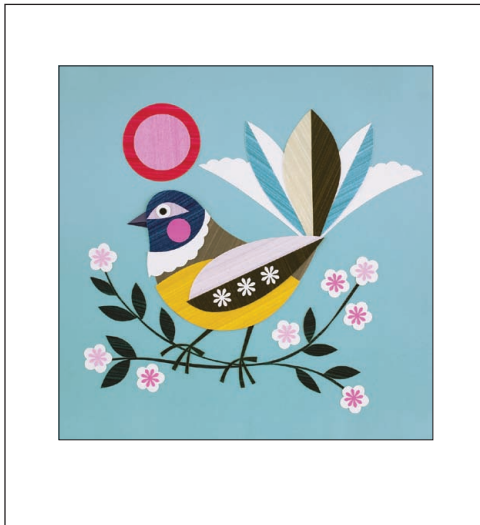

WC-038 (print only) Image 150 x 150mm
WCF-038 (framed) Piwakawaka